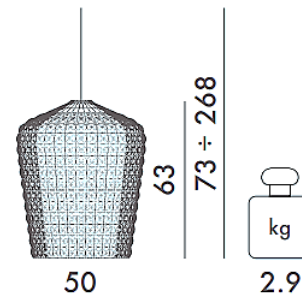

- Brand:* **KARTELL**
- Item type:* Suspended Lamp
- Item code:* 9175/B4
- Designer:* Ferruccio Laviani
- Color:* Crystal
- Dimension:* Ø50 x 73+268 cm

Please click the link for more option and finishes: